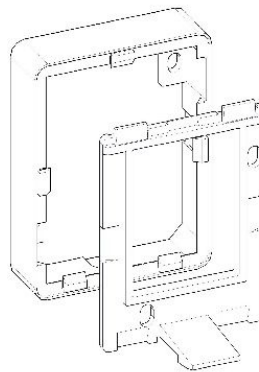

### Characteristics

Universal Surface Outlet for 1 or 2 Systemax or Keystone Modules.

Includes 2 adapters for Keystone modules and 1 blank adapter.

With 20mm extender, giving a greater depth to the outlet, allowing proper installation of the modules while keeping the curvature of the cables.

Simplified installation, only requires the attachment of the extender, the outlet body is fixed by fitting.

Available in RAL9010.

### Specifications

Weight: 55g unit.  
Width: 65mm.  
Height: 80mm.  
Depth: 44+20mm.  
Material: Thermoplastic ABS VØ self-extinguish.  
Pack : 1 unit in carton box.