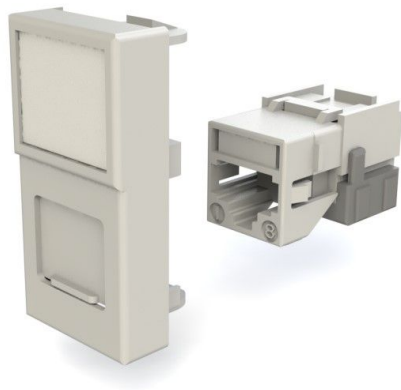

Faceplates & Boxes
Outlets
45x45

Standard Clip 45 x 22.5 with
shutter - Ref. 26940/ 27940

Characteristics

Supports 1x Module Systimax or Keystone modules.

Designed to provide support for Systimax and all keystone shielded and unshielded modules.

May be combined with cross-brand standard 45x45 type faceplates.

Fits standard 45x45 type faceplates.

Spring loaded shutter for dust protection.

RAL9003 White

RAL9007 Grey

Other colors available on demand.

Recessed labelling window.

Specifications

Options

Fire Rated Polycarbonate
ABS V0

Dimensions:
22.61x45.21x17.02mm
0.89x1.78x0.67in

Weight: 28g

Pack : 25 units in cartoon box

Standard Clip w/ spring loaded shutter
Standard Clip without spring loaded